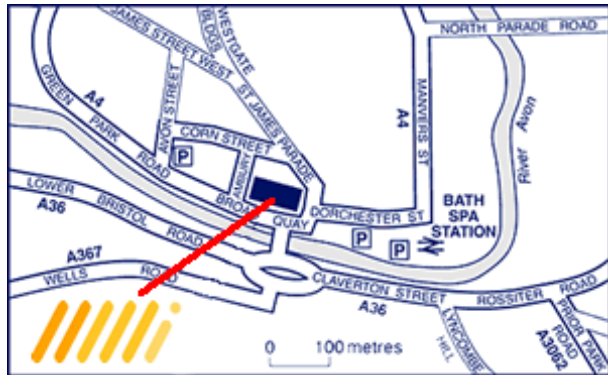

Directions to National Microelectronics Institute (Bath Office)

By rail:

Bath Spa station is just 50 metres from the NMI Office..

By coach:

The NMI Office is a 30-metre walk from the bus station which serves local destinations and the national coach networks.

By air:

Bristol International is the closest airport to Bath and is about 20 miles away. There is a frequent express coach service from the airport to Bristol Temple

Meads rail station and Marlborough Street bus station, from where frequent trains and buses go to Bath.

By car:

Approaching from the M4, leave the motorway at junction 18 and follow the A46 south eight miles to the Bath exit from the new dual carriageway. Follow signs for Bath Spa station where there is a choice of car parks. The NMI Office is just 200 metres from the station.